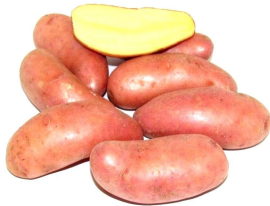

Specialty Potato Alliance * 1190 Rt. 22 West * Mountainside, NJ 07092
Phone:(908) 913-1600 * Fax:(908) 389-1520

Russian Banana Fingerling Potatoes- This is the most well known of all of the fingerling varieties. This variety sports a skin that is tan colored, waxy and smooth. This beloved potato has a fluffy yellowish flesh with a nutty/buttery flavor.

Ruby Crescent Fingerling Potatoes-This beloved variety offers a slightly more knobby look than the Russian Banana. Its pinkish/tan skin conceals a firm, waxy yellowish flesh.

French Fingerling Potatoes- More round than many fingerlings, this variety's smooth and shiny pink/red skin covers a drier, fluffier yellow flesh with streaks of reddish pink. It offers a creamy texture and slightly nutty flavor.

Red Thumb Fingerling Potatoes- The skin of this smooth, brightly colored pink/red fingerling conceals a fluffy, yellowish flesh with pink undertones. A fine tasting member of our family of products.

Specialty Potato Alliance * 1190 Rt. 22 West * Mountainside, NJ 07092
Phone:(908) 913-1600 * Fax:(908) 389-1520

Purple Fingerling Potatoes-An heirloom variety native to the Andes, this knobby skinned beauty has a dry and waxy texture and a nutty earthy flavor. It has a very “earthy” flavor and its purple flesh retains its color even after cooking.