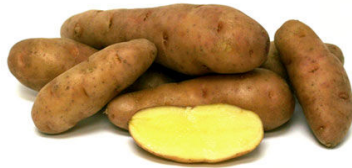

Specialty Potato Alliance * 1190 Rt. 22 West * Mountainside, NJ 07092
Phone:(908) 913-1600 * Fax:(908) 389-1520

Russian Banana Fingerling Potatoes- This is the most well known of all of the fingerling varieties. This variety sports a skin that is tan colored, waxy and smooth. This beloved potato has a fluffy yellowish flesh with a nutty/buttery flavor.

Ruby Crescent Fingerling Potatoes-This beloved variety offers a slightly more knobby look than the Russian Banana. Its pinkish/tan skin conceals a firm, waxy yellowish flesh.

French Fingerling Potatoes- More round than many fingerlings, this variety's smooth and shiny pink/red skin covers a drier, fluffier yellow flesh with streaks of reddish pink. It offers a creamy texture and slightly nutty flavor.

Red Thumb Fingerling Potatoes- The skin of this smooth, brightly colored pink/red fingerling conceals a fluffy, yellowish flesh with pink undertones. A fine tasting member of our family of products.

Specialty Potato Alliance * 1190 Rt. 22 West * Mountainside, NJ 07092
Phone:(908) 913-1600 * Fax:(908) 389-1520

Purple Fingerling Potatoes-An heirloom variety native to the Andes, this knobby skinned beauty has a dry and waxy texture and a nutty earthy flavor. It has a very “earthy” flavor and its purple flesh retains its color even after cooking.