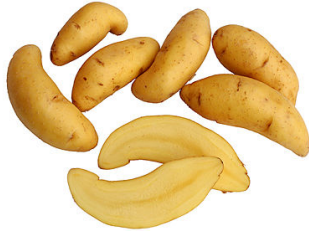

Specialty Potato Alliance * 1190 Rt. 22 West * Mountainside, NJ 07092
Phone:(908) 913-1600 * Fax:(908) 389-1520

Russian Banana Fingerling Potatoes- This is the most well known of all of the fingerling varieties. This variety sports a skin that is tan colored, waxy and smooth. This beloved potato has a fluffy yellowish flesh with a nutty/buttery flavor.

Ruby Crescent Fingerling Potatoes-This beloved variety offers a slightly more knobby look than the Russian Banana. Its pinkish/tan skin conceals a firm, waxy yellowish flesh.

French Fingerling Potatoes- More round than many fingerlings, this variety's smooth and shiny pink/red skin covers a drier, fluffier yellow flesh with streaks of reddish pink. It offers a creamy texture and slightly nutty flavor.

Red Thumb Fingerling Potatoes- The skin of this smooth, brightly colored pink/red fingerling conceals a fluffy, yellowish flesh with pink undertones. A fine tasting member of our family of products.

Specialty Potato Alliance * 1190 Rt. 22 West * Mountainside, NJ 07092
Phone:(908) 913-1600 * Fax:(908) 389-1520

Purple Fingerling Potatoes-An heirloom variety native to the Andes, this knobby skinned beauty has a dry and waxy texture and a nutty earthy flavor. It has a very “earthy” flavor and its purple flesh retains its color even after cooking.